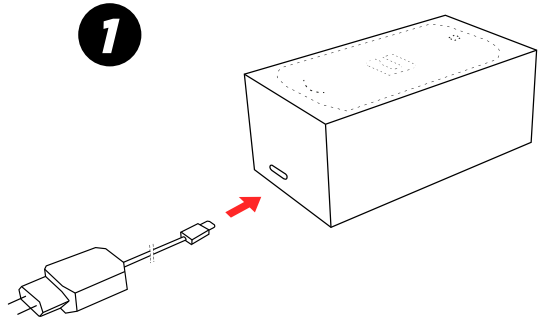

# **WIRELESS CHARGER**

Check that the TREKKER-X3 is correctly positioned so that charging starts.

Charging may need up to 5 seconds to start.

The socket shall be installed near the equipment and shall be easily accessible.