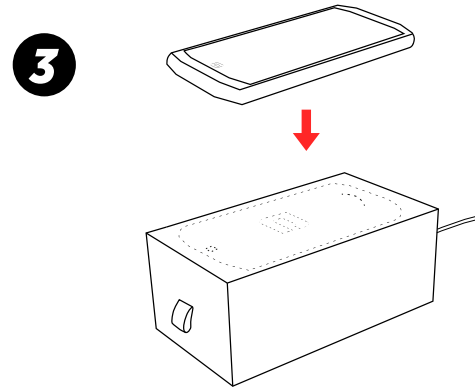

# **WIRELESS CHARGER**

Check that the TREKKER-X3 is correctly positioned so that charging starts.

Charging may need up to 5 seconds to start.

The socket shall be installed near the equipment and shall be easily accessible.