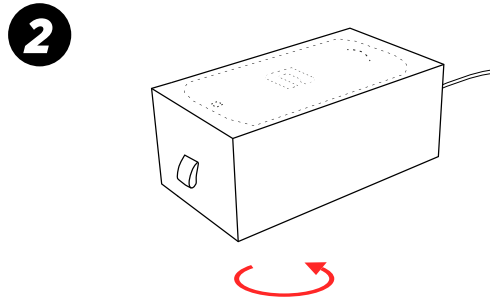

# **WIRELESS CHARGER**

Check that the TREKKER-X3 is correctly positioned so that charging starts.

Charging may need up to 5 seconds to start.

The socket shall be installed near the equipment and shall be easily accessible.